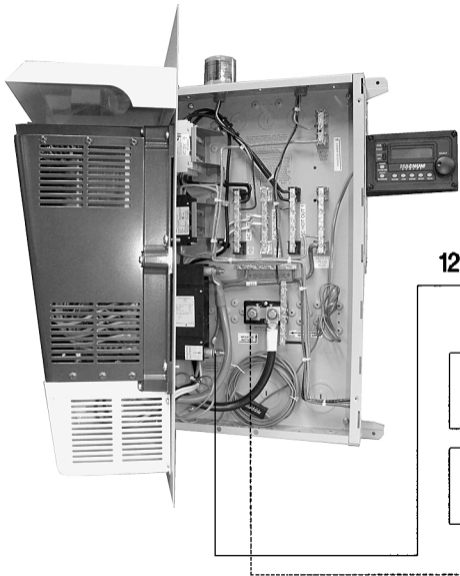

Magnum RD2212 Inverter
mounted on a MidNite Solar
Disconnect (shown with door
open and remote Control)

12V BATTERY BANK