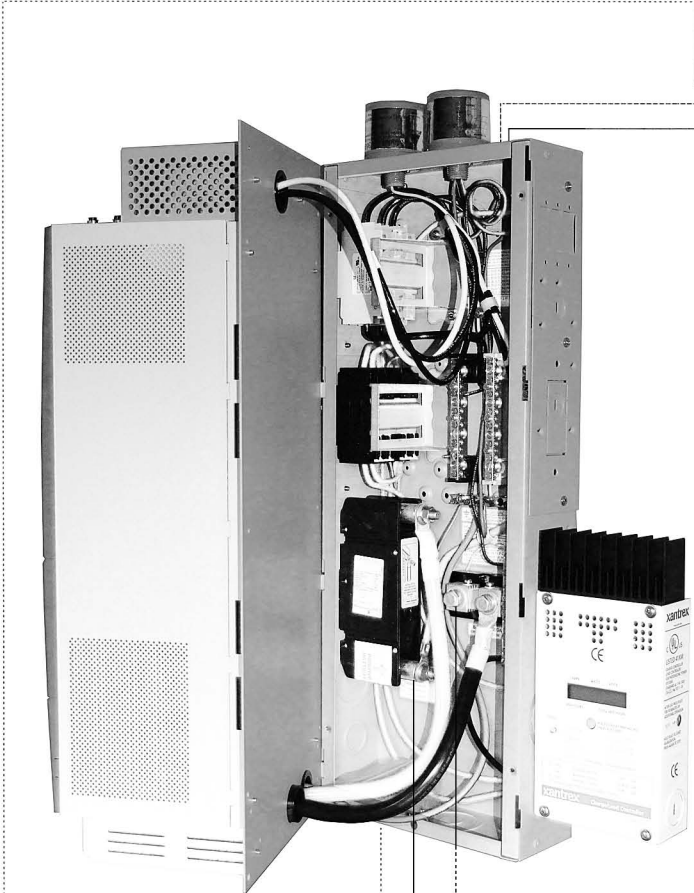

ADVANCED KIT #3

**BATTERY BANK
900 AMP-HOURS
AT 12 VOLTS**